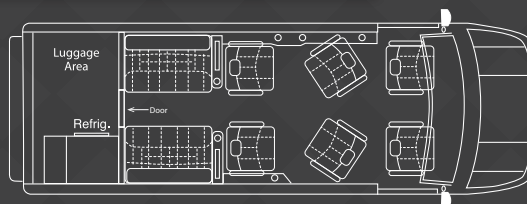

Without A Bathroom

Ultimate Toys **Best in Class^{SM}**

UltimateToys.com