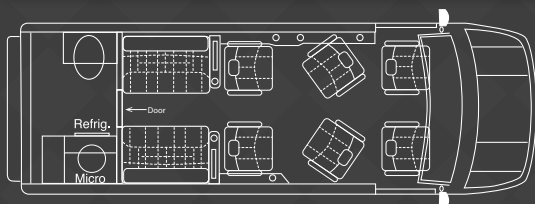

External Features - Included

- Color Keyed Bumpers
- Color Keyed Body Moldings
- Wheel Covers
- Egress Windows
- SAT TV Prewire
- Back-up Camera
- Rear Shoreline Hook-up w/Charger & Master Switch
- Fiberglass Running Board w/Step (Color Keyed)
- Tailgating Package
- Bonded Window Package
- Security System & FOB Remotes

With A Bathroom