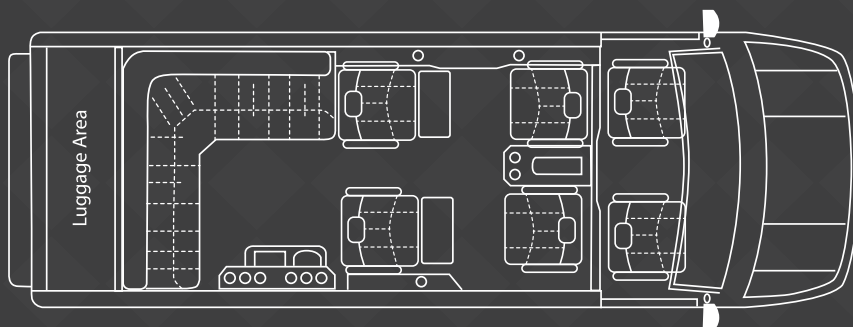

External Features - Included

- Color Keyed Bumpers
- Color Keyed Body Moldings
- Wheel Covers
- Egress Windows
- Back-up Camera
- SAT TV Prewire
- Fiberglass Running Board w/Step (Color Keyed)
- Bonded Window Package
- Security System & FOB Remotes