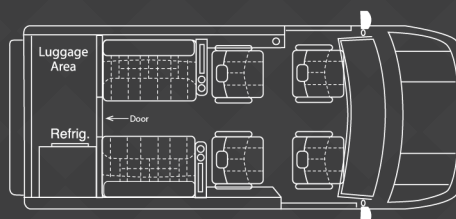

Without A Bathroom

Ultimate Toys **Best in Class^{SM}**

UltimateToys.com