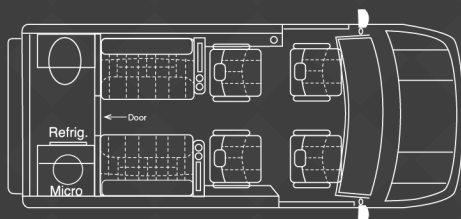

With A Bathroom