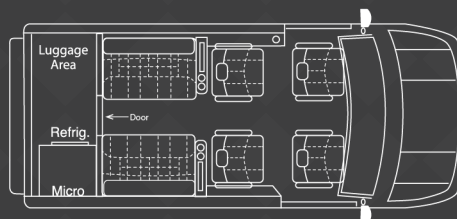

Without A Bathroom