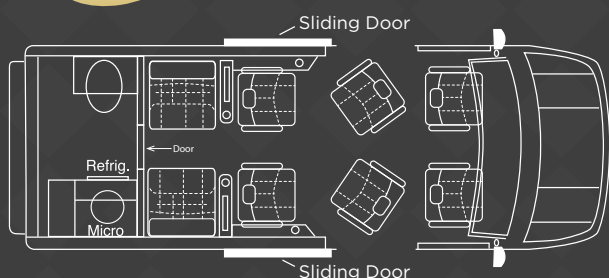

Custom Built! 2 Rear Sliding Doors