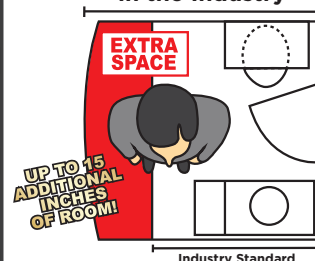

Largest Bathroom in the Industry

Ultimate Toys **Best in Class^{SM}**

UltimateToys.com